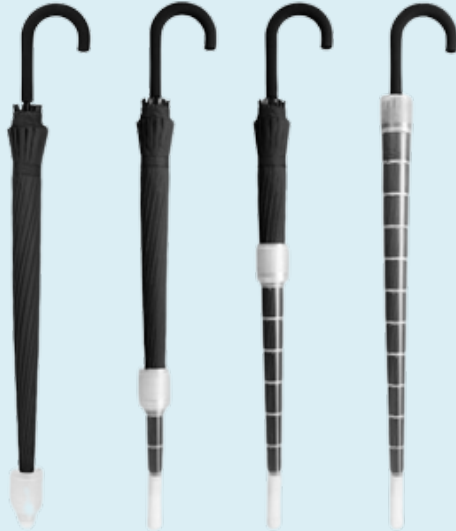

PLASTIC COVER

- Weak Durability
- Expensive
- Fixated shape
- Mold, fungus occur
- Can not dry umbrella

ABSORBER PAD

- Normal durability
- Often pad replacement
- Expensive
- Mold, fungus occur
- Stinky smell