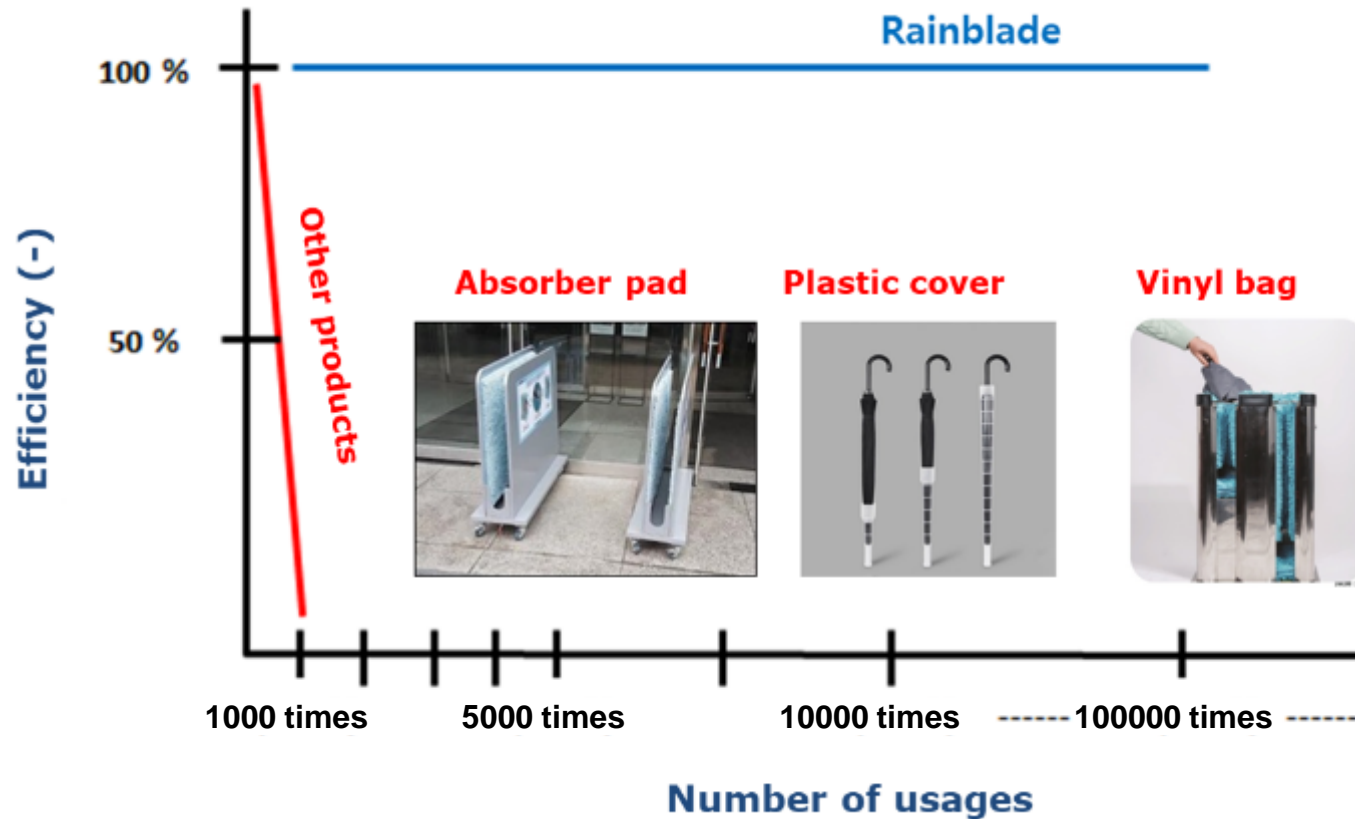

RAINBLADE

Speed changes the world