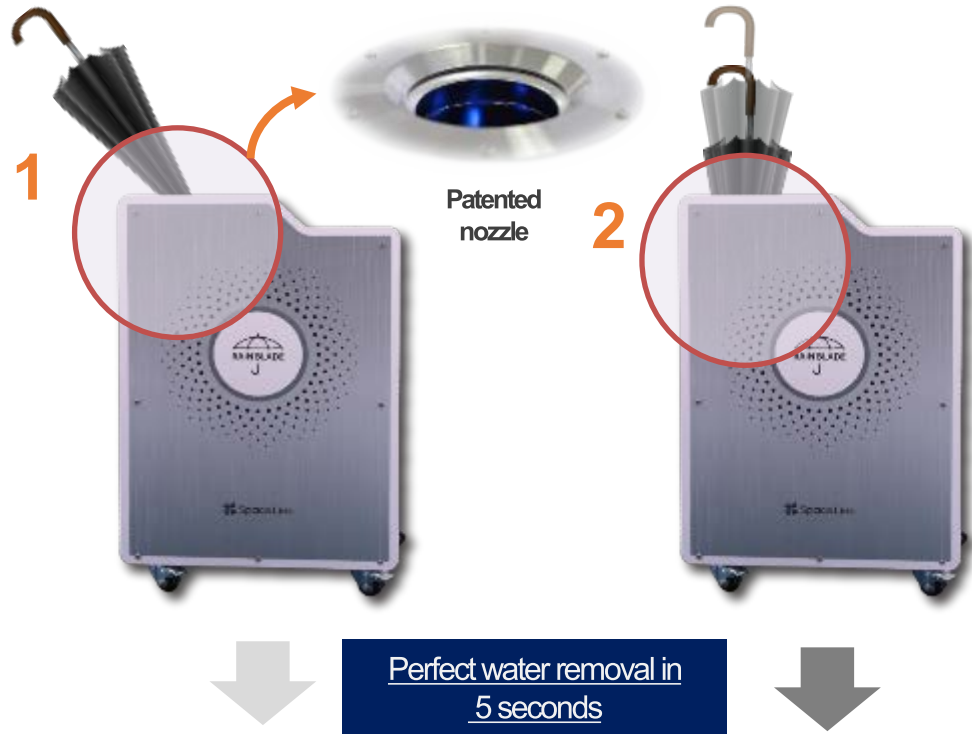

[before use]

[After use]

HOW TO USE?

- ✓ PUT WETTED UMBREALLY INTO WIND HOLE, MOVING SENSOR WILL DETECT AND START THE RAINBLADE AUTOMATICALLY.
- ✓ SLOWLY PULL UP AND DRAG DOWN THE UMBRELLA WITHIN ABOUT 5 SECONDS.
- ✓ AFTER FINISHING DRY PROCESS, TAKE OFF THE UMBRELLA THEN RAINBLADE WILL BE STOPPED AUTOMATICALLY